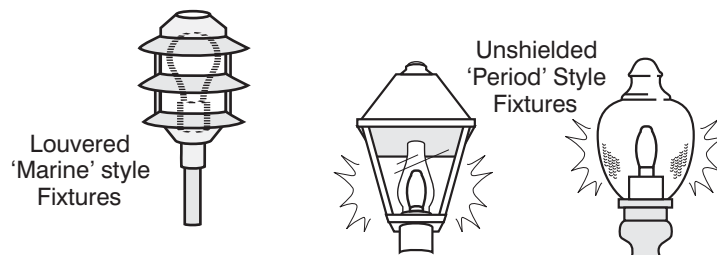

Examples of Acceptable / Unacceptable Lighting Fixtures

Unacceptable / Discouraged

Fixtures that produce glare and light trespass

Acceptable

Fixtures that shield the light source to minimize glare and light trespass and to facilitate better vision at night