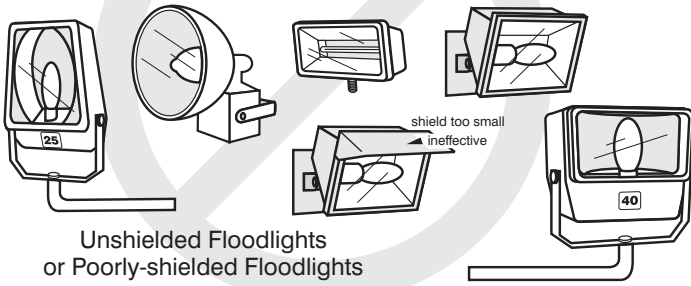

Examples of Acceptable / Unacceptable Lighting Fixtures

Unacceptable / Discouraged

Fixtures that produce glare and light trespass

Acceptable

Fixtures that shield the light source to minimize glare and light trespass and to facilitate better vision at night