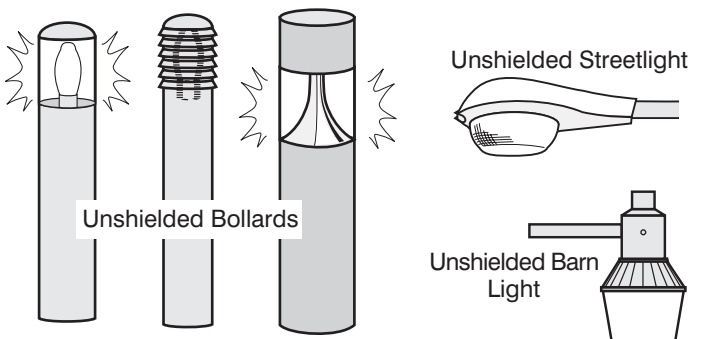

Examples of Acceptable / Unacceptable Lighting Fixtures

Unacceptable / Discouraged

Fixtures that produce glare and light trespass

Acceptable

Fixtures that shield the light source to minimize glare and light trespass and to facilitate better vision at night