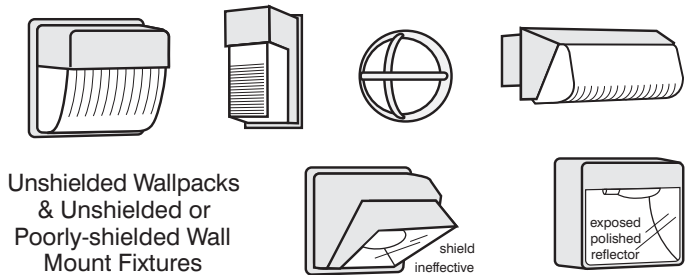

Examples of Acceptable / Unacceptable Lighting Fixtures

Unacceptable / Discouraged

Fixtures that produce glare and light trespass

Acceptable

Fixtures that shield the light source to minimize glare and light trespass and to facilitate better vision at night